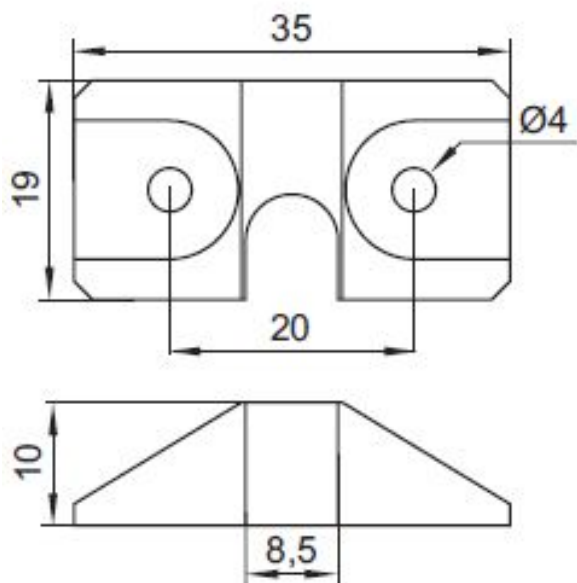

PRODUCT SHEET

Description:

Drawer Stop Plastic For Central Locks, Black, cc 20mm

Item number:

14.02.010-0

Units	Box	Carton	HS Code	Barcode
Pcs.	200	2000	3926300090	 5704866033770

SISO A/S

Mileparken 11
DK-2740 Skovlunde
Denmark
VAT: DK 24786013